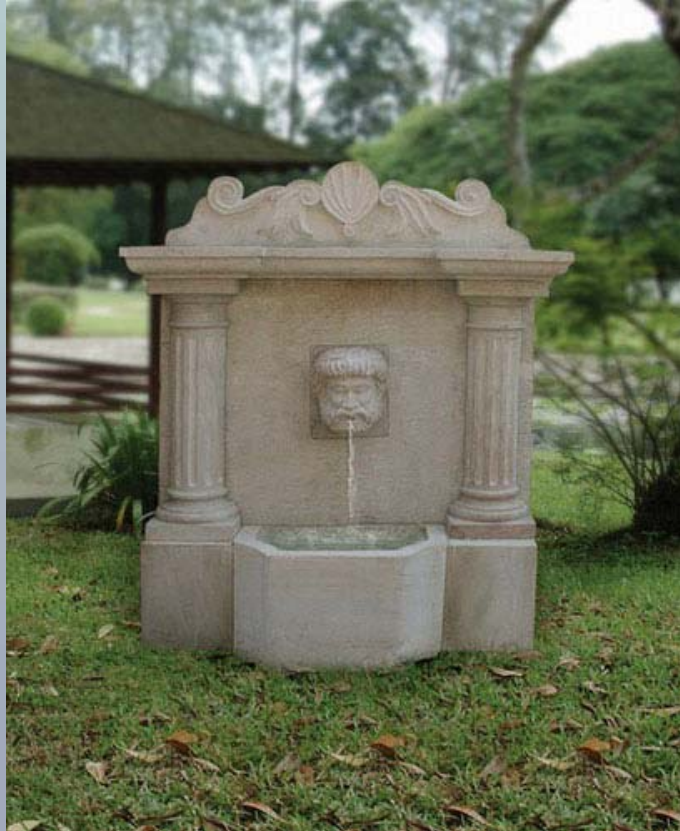

Arriving Soon

Feature Name : **Bachus Column Wall Fountain** website code **1288**

Another fabulous range of fountains of high quality, hand carved from solid stone and representing exceptional value for money, you can expect to pay similar amounts for reproduction cast stone examples as we are selling these genuine items for. 1400mm high by 1200mm wide by 525mm deep.

WaterFeatures2U Price: £1500.00

How to order...

The quickest way to order your chosen feature is to go online at **www.waterfeatures2u.com** and use the shopping cart facility.

If you prefer to order over the phone please call us on **++44 (0) 1964 501988**

Please Note: Telephone orders taken between 1pm and 4pm Monday – Thursday.

You can also request further information about any features shown by sending an email to **sales@waterfeatures2u.com**.