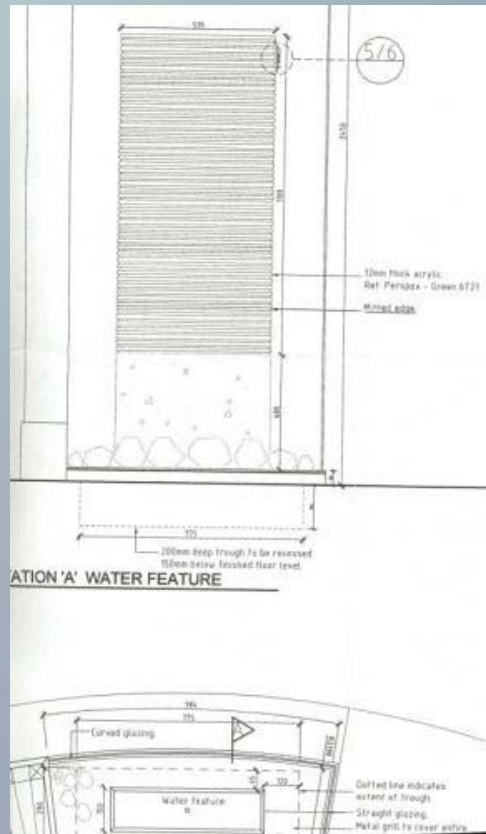

Bespoke, Business and Commercial Projects

Feature Name : **St Andrews Golf Course** website code **1097**

Working drawing of feature.

WaterFeatures2U Price: £.00

How to order...

The quickest way to order your chosen feature is to go online at www.waterfeatures2u.com and use the shopping cart facility.

If you prefer to order over the phone please call us on **++44 (0) 1964 501988**

Please Note: Telephone orders taken between 1pm and 4pm Monday – Thursday.

You can also request further information about any features shown by sending an email to sales@waterfeatures2u.com.