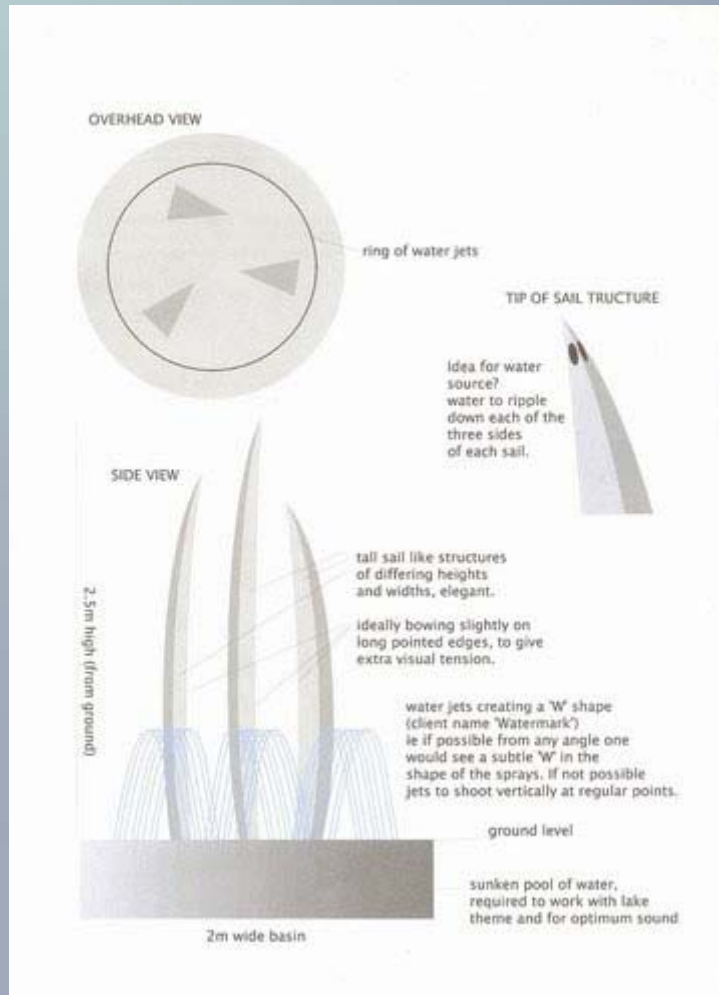

Bespoke, Business and Commercial Projects

Feature Name : **Three Sail Feature** website code **1197**

Commissioned by a the prestigious Watermark club to grace their grounds, this original water feature, based upon three sails, complements exactly, the water based theme of the development.
Working drawing.

WaterFeatures2U Price: £.00

How to order...

The quickest way to order your chosen feature is to go online at www.waterfeatures2u.com and use the shopping cart facility.

If you prefer to order over the phone please call us on **++44 (0) 1964 501988**

Please Note: Telephone orders taken between 1pm and 4pm Monday – Thursday.

You can also request further information about any features shown by sending an email to sales@waterfeatures2u.com.