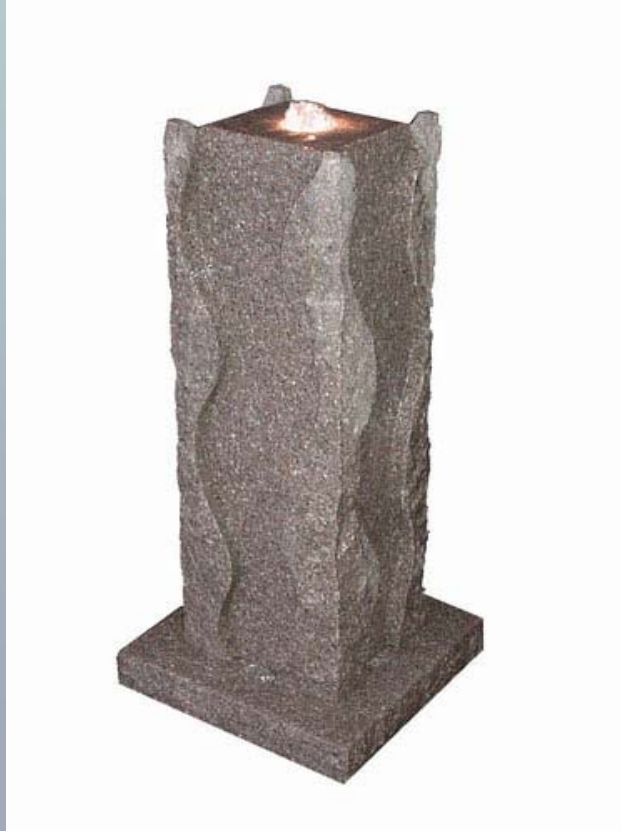

Contemporary Stone

Feature Name : **Tower, large** website code **557**

Hand carved from Granite, a fabulous piece!
Measuring 100cm at it's highest point. A light attachment that sits just inside the water outlet is included in the price, absolutely stunning after dark, the water takes on the appearance of fire. Comes complete with reservoir, pump, piping and connectors. Simply add water and enjoy! Warning: This is not a plastic reproduction, this feature is made of real stone and as a result, is extremely heavy. The good news is, it will last a life time so, represents value for money. We do offer a fitting service, Please ask for a quotation

WaterFeatures2U Price: £495.00

How to order...

The quickest way to order your chosen feature is to go online at **www.waterfeatures2u.com** and use the shopping cart facility.

If you prefer to order over the phone please call us on **++44 (0) 1964 501988**

Please Note: Telephone orders taken between 1pm and 4pm Monday – Thursday.

You can also request further information about any features shown by sending an email to **sales@waterfeatures2u.com**.