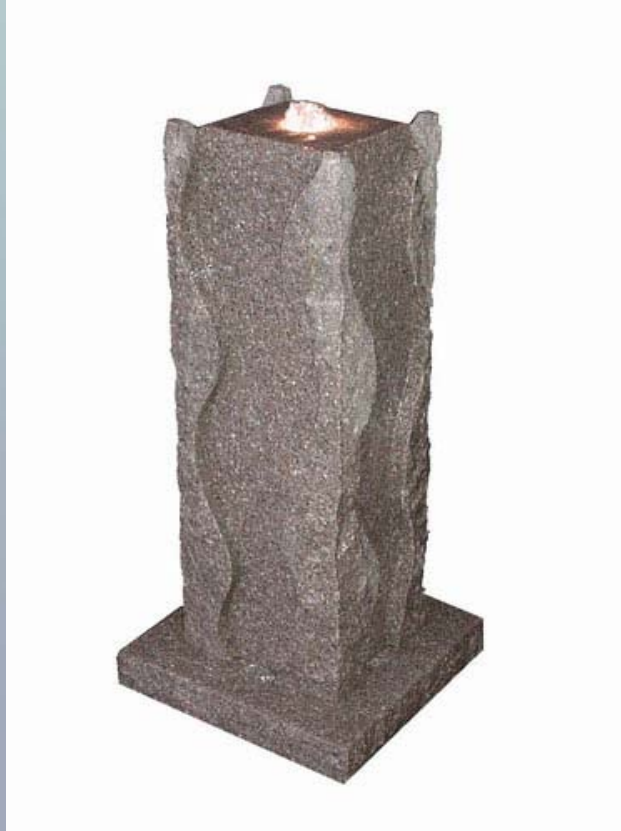

Contemporary Stone

Feature Name : **Tower, small** website code **556**

Hand carved from Granite, a fabulous piece!
Measuring 70cm at it's highest point. A light attachment that sits just inside the water outlet is included in the price, absolutely stunning after dark, the water takes on the appearance of fire. Comes complete with reservoir, pump, piping and connectors. Simply add water and enjoy! Warning: This is not a plastic reproduction, this feature is made of real stone and as a result, is extremely heavy. The good news is, it will last a life time so, represents value for money. We do offer a fitting service, Please ask for a quotation

WaterFeatures2U Price: £395.00

How to order...

The quickest way to order your chosen feature is to go online at **www.waterfeatures2u.com** and use the shopping cart facility.

If you prefer to order over the phone please call us on **++44 (0) 1964 501988**

Please Note: Telephone orders taken between 1pm and 4pm Monday – Thursday.

You can also request further information about any features shown by sending an email to **sales@waterfeatures2u.com**.