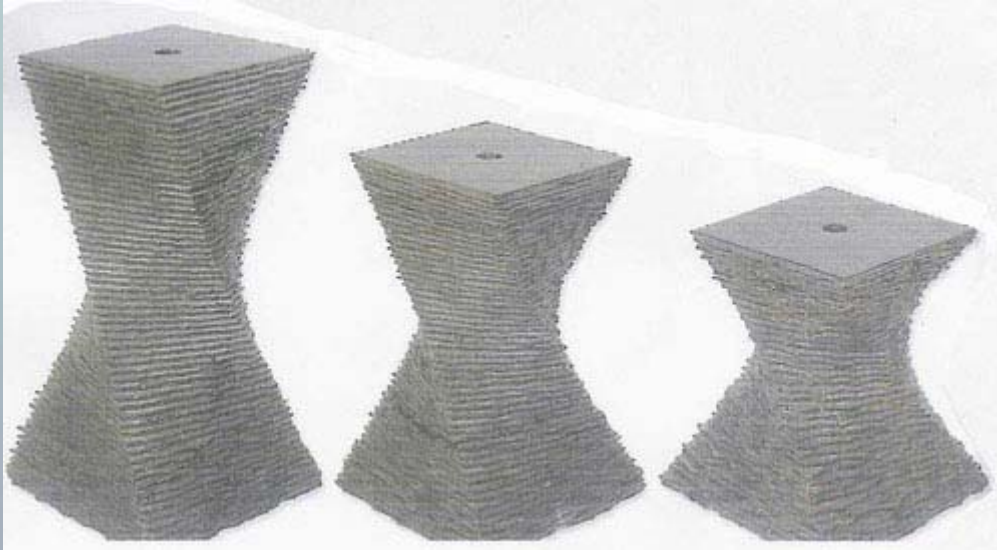

Contemporary Stone

Feature Name : **Twisted Set** website code **485**

A new contemporary collection, carved from marble.

Add yet another dimension to this piece for £20 (per piece), a light attachment that sits just inside the water outlet, absolutely stunning after dark, the water takes on the appearance of fire. Comes complete with reservoir and pump kit.

Warning, this is not a plastic reproduction, this feature is made of real stone and as a result, is extremely heavy. The good news is, it will last a life time so, represents value for money. We do offer a fitting service, Please ask for a quotation.

50cm, 40cm, 30cm high.

WaterFeatures2U Price: £430.00

How to order...

The quickest way to order your chosen feature is to go online at **www.waterfeatures2u.com** and use the shopping cart facility.

If you prefer to order over the phone please call us on **++44 (0) 1964 501988**

Please Note: Telephone orders taken between 1pm and 4pm Monday – Thursday.

You can also request further information about any features shown by sending an email to **sales@waterfeatures2u.com**.