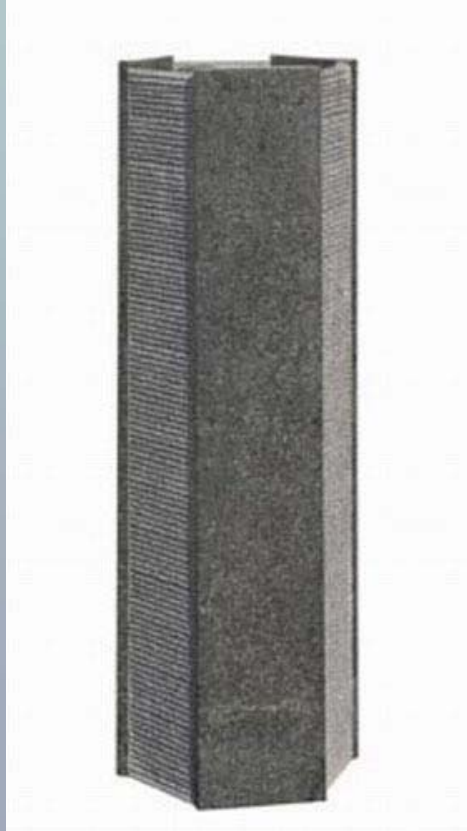

Contemporary Stone

Feature Name : **Hexagon, polished** website code **1224**

These water features are architectural and minimalist in style and look great in a contemporary garden setting. In keeping with their streamlined look, their water flow is subtle and quiet, rippling and glistening over the stone. They are made as a hollow 'box' from slabs of granite. This means that although they look just like solid stone they are much lighter, and really easy to handle and install. Water flows down both sides of this feature. Comes complete with pump, hose, reservoir etc. 1000mm high x 350mm x 350mm wide.

WaterFeatures2U Price: £475.00

How to order...

The quickest way to order your chosen feature is to go online at **www.waterfeatures2u.com** and use the shopping cart facility.

If you prefer to order over the phone please call us on **++44 (0) 1964 501988**

Please Note: Telephone orders taken between 1pm and 4pm Monday – Thursday.

You can also request further information about any features shown by sending an email to **sales@waterfeatures2u.com**.