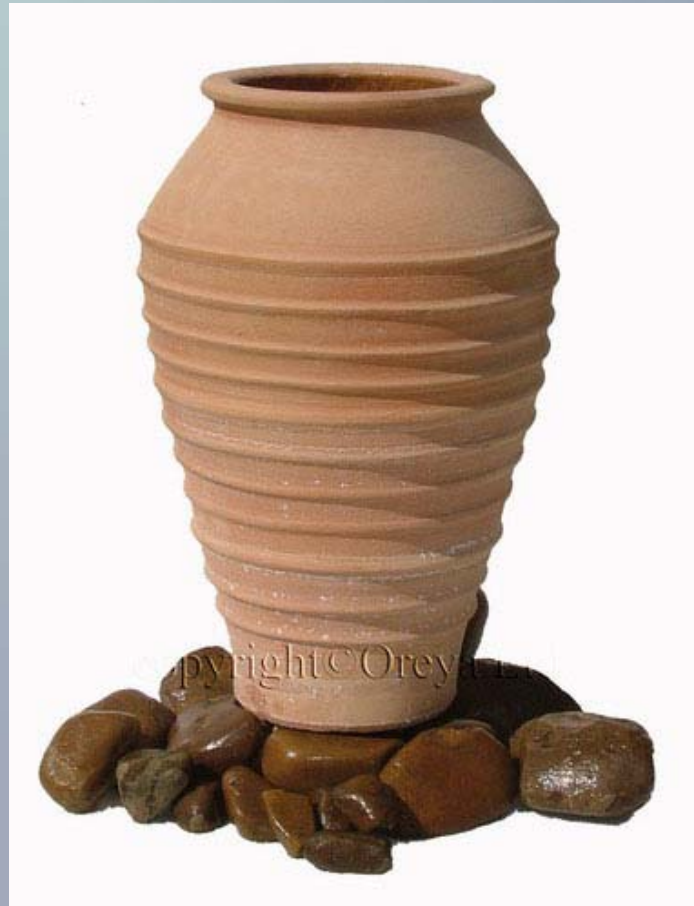

Cretan Pot Water Features

Feature Name : **Koronios** website code **1186**

You won't find these pots anywhere else on the internet 100% exclusive to us!. 'Hand Thrown' and 'Frost Proof' of the highest quality and durability. Authentic Style, colour and texture, make these pots unique. All this range is ready assembled, we use only high quality materials. Dimensions 50cm diameter x 70cm high. Includes reservoir, pump, pipe etc - just add water!!

WaterFeatures2U Price: £240.00

How to order...

The quickest way to order your chosen feature is to go online at **www.waterfeatures2u.com** and use the shopping cart facility.

If you prefer to order over the phone please call us on **++44 (0) 1964 501988**

Please Note: Telephone orders taken between 1pm and 4pm Monday – Thursday.

You can also request further information about any features shown by sending an email to **sales@waterfeatures2u.com**.