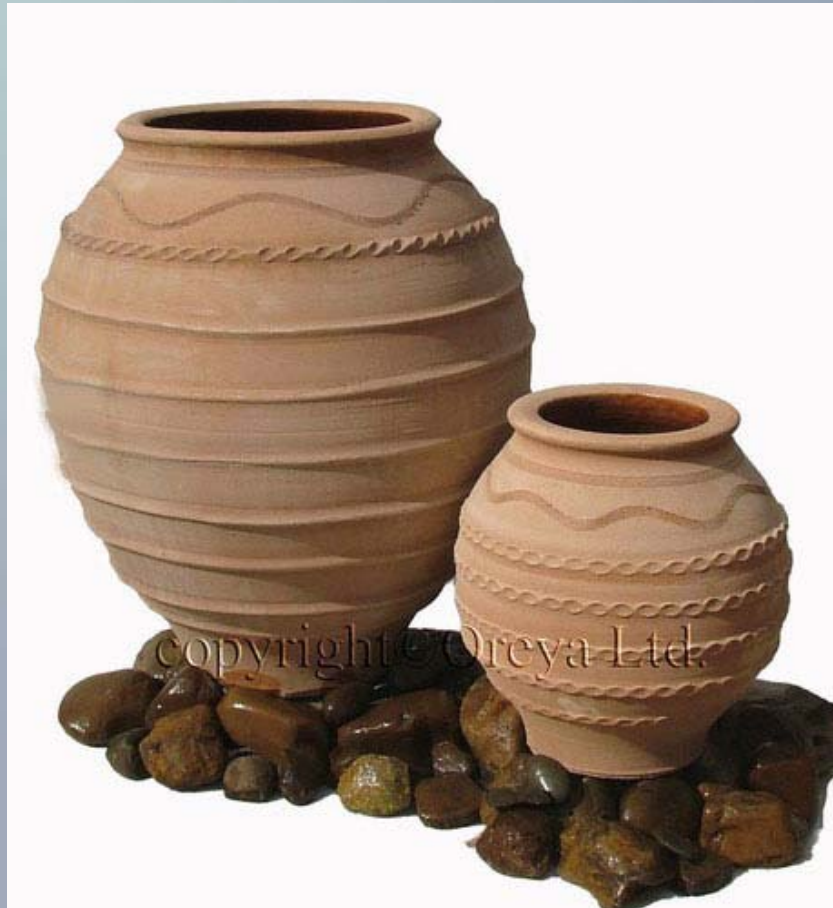

Cretan Pot Water Features

Feature Name : **Zara large** website code **1181**

You won't find these pots anywhere else on the internet 100% exclusive to us!. 'Hand Thrown' and 'Frost Proof' of the highest quality and durability. Authentic Style, colour and texture, make these pots unique. All this range is ready assembled, we use only high quality materials. Dimensions 70cm diameter x 80cm high. Includes reservoir, pump, pipe etc - just add water!!
Price is for larger pot pictured.

WaterFeatures2U Price: £350.00

How to order...

The quickest way to order your chosen feature is to go online at **www.waterfeatures2u.com** and use the shopping cart facility.

If you prefer to order over the phone please call us on **++44 (0) 1964 501988**

Please Note: Telephone orders taken between 1pm and 4pm Monday – Thursday.

You can also request further information about any features shown by sending an email to **sales@waterfeatures2u.com**.