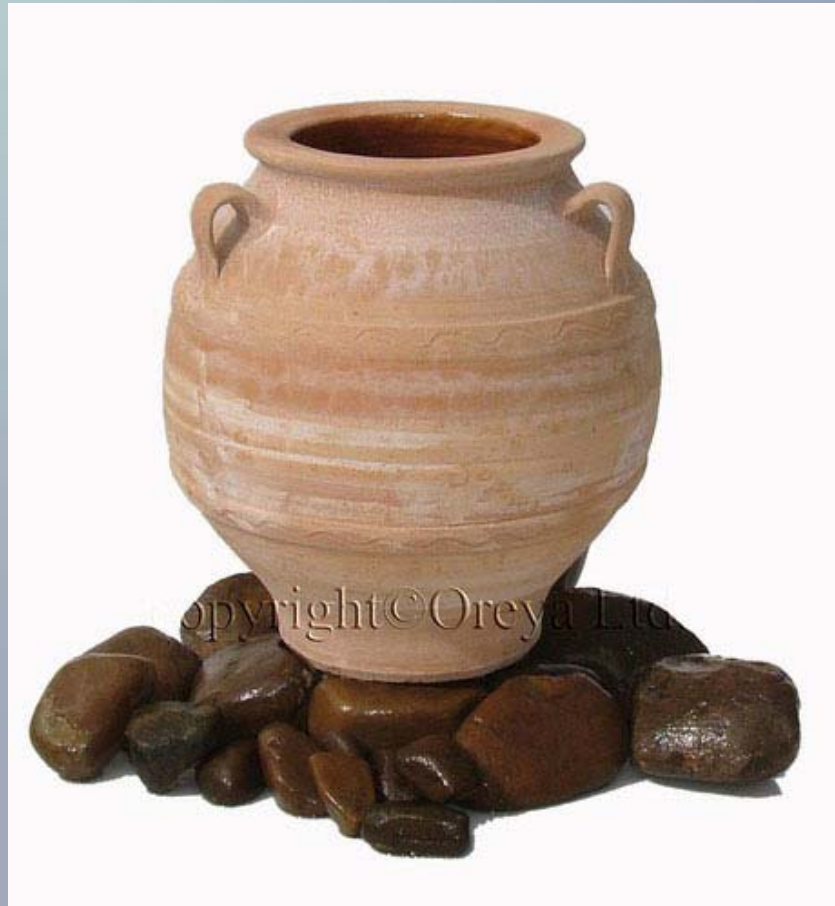

Cretan Pot Water Features

Feature Name : **Bala** website code **1187**

You won't find these pots anywhere else on the internet 100% exclusive to us!. 'Hand Thrown' and 'Frost Proof' of the highest quality and durability. Authentic Style, colour and texture, make these pots unique. All this range is ready assembled, we use only high quality materials. Dimensions 50cm diameter x 50cm high. Includes reservoir, pump, pipe etc - just add water!!

WaterFeatures2U Price: £185.00

How to order...

The quickest way to order your chosen feature is to go online at **www.waterfeatures2u.com** and use the shopping cart facility.

If you prefer to order over the phone please call us on **++44 (0) 1964 501988**

Please Note: Telephone orders taken between 1pm and 4pm Monday – Thursday.

You can also request further information about any features shown by sending an email to **sales@waterfeatures2u.com**.