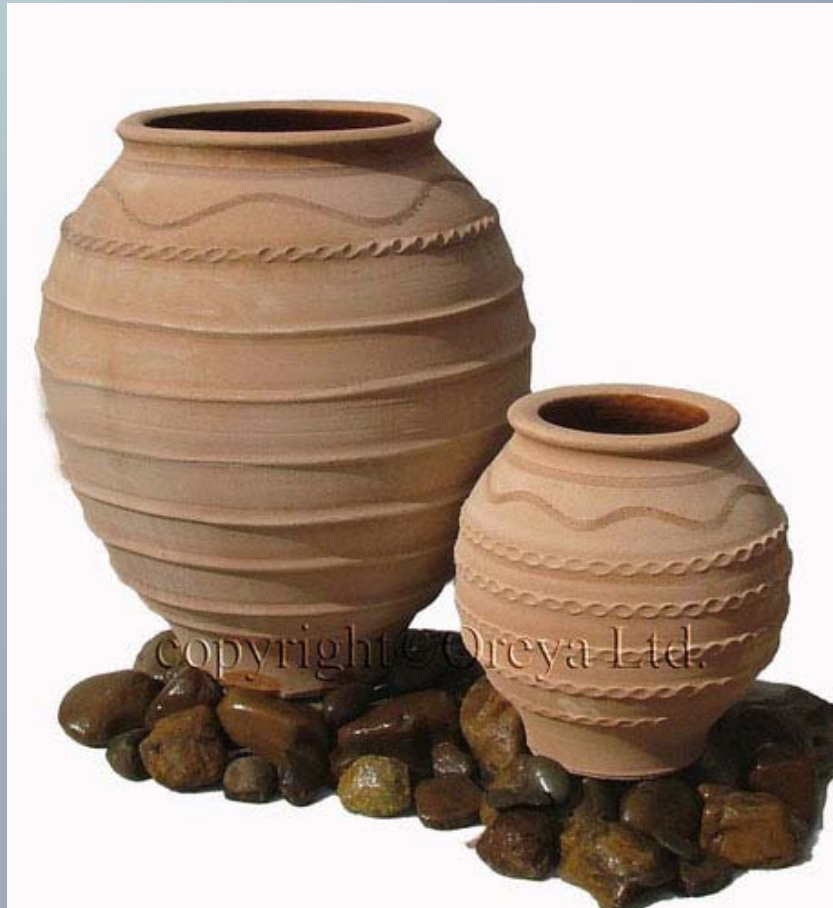

Cretan Pot Water Features

Feature Name : **Zara, small** website code **1182**

You won't find these pots anywhere else on the internet 100% exclusive to us!. 'Hand Thrown' and 'Frost Proof' of the highest quality and durability. Authentic Style, colour and texture, make these pots unique. All this range is ready assembled, we use only high quality materials. Dimensions 50cm diameter x 50cm high. Includes reservoir, pump, pipe etc - just add water!
Price is for smaller pot pictured.

WaterFeatures2U Price: £190.00

How to order...

The quickest way to order your chosen feature is to go online at **www.waterfeatures2u.com** and use the shopping cart facility.

If you prefer to order over the phone please call us on **++44 (0) 1964 501988**

Please Note: Telephone orders taken between 1pm and 4pm Monday – Thursday.

You can also request further information about any features shown by sending an email to **sales@waterfeatures2u.com**.