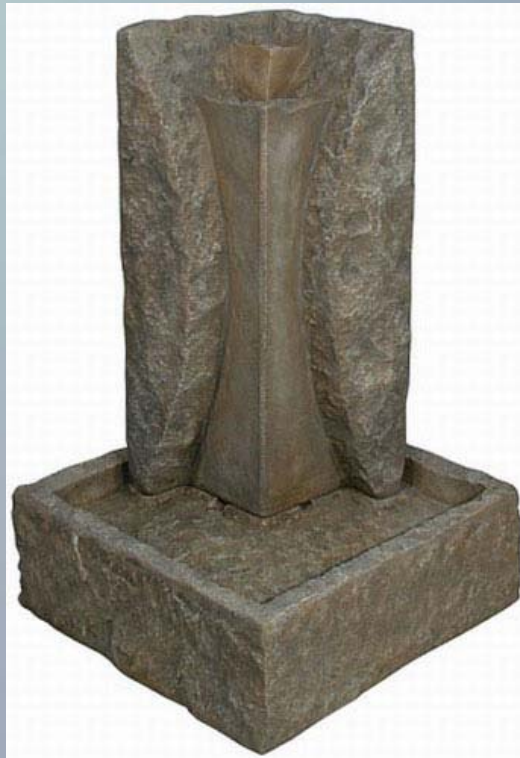

Faux or Real

Feature Name : **Frascati Fountain** website code **1160**

This lightweight, but immensely strong fountain is made from 'fibre-cast'. It is frost and UV resistant and comes complete with pump. Completely self contained, fill with water and switch on. 750mm high. Colour Rock.

WaterFeatures2U Price: £130.00

How to order...

The quickest way to order your chosen feature is to go online at **www.waterfeatures2u.com** and use the shopping cart facility.

If you prefer to order over the phone please call us on **++44 (0) 1964 501988**

Please Note: Telephone orders taken between 1pm and 4pm Monday – Thursday.

You can also request further information about any features shown by sending an email to **sales@waterfeatures2u.com**.