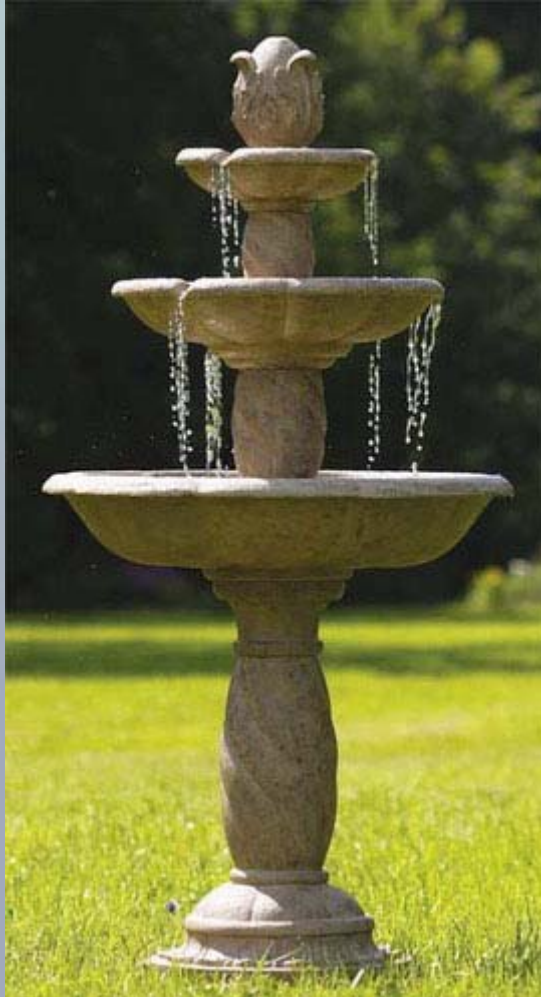

Faux or Real

Feature Name : **Scala 3 Tier Classical Fountain** website code **1170**

These lovely fountains are lightweight but durable being constructed from 'durasand' which is a mixture of polythene, sand and powdered stone, so being UV and frost resistant, whilst giving the effect of solid sandstone. Comes complete with pump. 1470mm high x 700mm wide.

WaterFeatures2U Price: £365.00

How to order...

The quickest way to order your chosen feature is to go online at **www.waterfeatures2u.com** and use the shopping cart facility.

If you prefer to order over the phone please call us on **++44 (0) 1964 501988**

Please Note: Telephone orders taken between 1pm and 4pm Monday – Thursday.

You can also request further information about any features shown by sending an email to **sales@waterfeatures2u.com**.