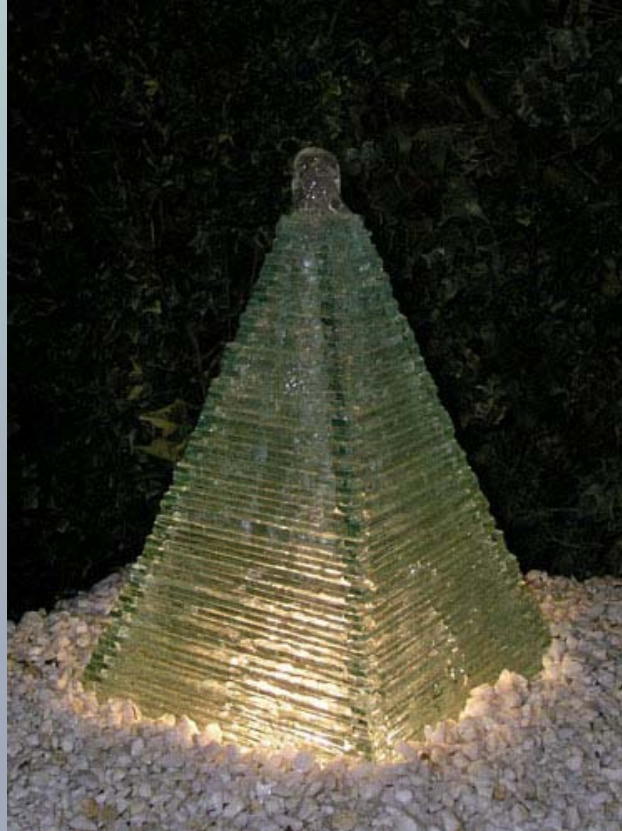

Glass Creations

Feature Name : **Glass Pyramid, 35cm** website code **75**

These unique, hand made water features are designed to sit on a pebble pool or any watertight container. They are fitted with lights and so take on a different dimension as night falls, simply stunning! 35 cm high, complete with pump and lights.

If you haven't got a suitable water sump, we can supply one at an additional cost of £55

WaterFeatures2U Price: £149.00

How to order...

The quickest way to order your chosen feature is to go online at **www.waterfeatures2u.com** and use the shopping cart facility.

If you prefer to order over the phone please call us on **++44 (0) 1964 501988**

Please Note: Telephone orders taken between 1pm and 4pm Monday – Thursday.

You can also request further information about any features shown by sending an email to **sales@waterfeatures2u.com**.