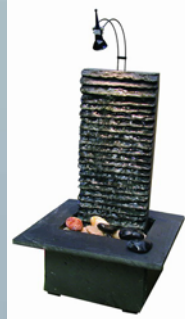

Email sales@waterfeatures2u.com

www.waterfeatures2u.com

 **British Association of
Landscape Industries
Member Company**

Indoor Conservatory or Office

Feature Name : **Crookdale** website code **652**

Hand made from Schist stone, each and every fountain is unique with no two items exactly the same thanks to the subtly different mix of greens, ochre's and copper tones within the rock.