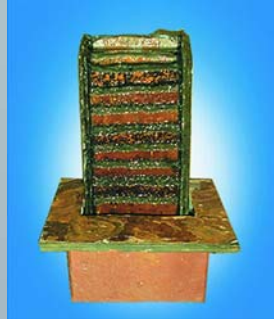

Indoor Conservatory or Office

Feature Name : **Slate Stream** website code **1090**

Available in many designs to suit all tastes and complement all decors, interior water features are becoming ever more popular, not least for the incredibly soothing sounds that they make.

In addition, there are the undoubted health benefits, as a mist maker or water feature acts as an ioniser and humidifier. The increased humidity produced by these units helps combat the arid atmospheres endured on a daily basis due to modern central heating systems, whether in the home or workplace. In the conservatory, this humidity will aid the wellbeing of not just you, but your plants as well.

If you practice Feng Shui, you will know that a display of flowing water inside the home or office brings success and well-being.

If Aromatherapy is your interest, a small amount of one of the essential oils added to one of our mist maker range and you have the perfect diffuser, not just beautiful to look at but, useful to, the room will quickly fill with your favourite fragrance.

An excellent gift, they are designed as a centrepiece for the home, conservatory or office.

Each of our units are supplied complete with bowl, pump, and where applicable, stones or artificial plants etc.

Size 20cm x 20cm x 30cm

WaterFeatures2U Price: £40.00

How to order...

The quickest way to order your chosen feature is to go online at **www.waterfeatures2u.com** and use the shopping cart facility.

If you prefer to order over the phone please call us on **++44 (0) 1964 501988**

Please Note: Telephone orders taken between 1pm and 4pm Monday – Thursday.

You can also request further information about any features shown by sending an email to **sales@waterfeatures2u.com**.