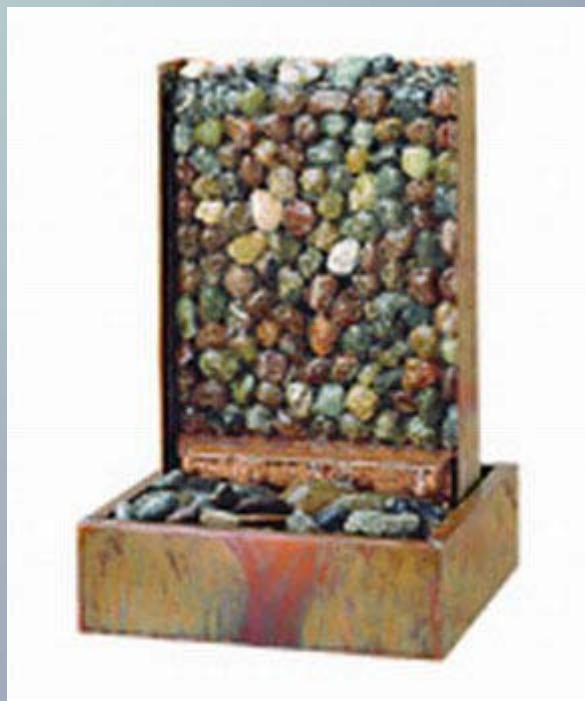

Indoor Conservatory or Office

Feature Name : **Pebble Falls** website code **675**

Available in many designs to suit all tastes and complement all decors, interior water features are becoming ever more popular, not least for the incredibly soothing sounds that they make.

In addition, there are the undoubted health benefits, as a mist maker or water feature acts as an ioniser and humidifier. The increased humidity produced by these units helps combat the arid atmospheres endured on a daily basis due to modern central heating systems, whether in the home or workplace. In the conservatory, this humidity will aid the wellbeing of not just you, but your plants as well.

If you practice Feng Shui, you will know that a display of flowing water inside the home or office brings success and well-being.

If Aromatherapy is your interest, a small amount of one of the essential oils added to one of our mist maker range and you have the perfect diffuser, not just beautiful to look at but, useful to, the room will quickly fill with your favourite fragrance.

An excellent gift, they are designed as a centrepiece for the home, conservatory or office.

Each of our units are supplied complete with bowl, pump, and where applicable, stones or artificial plants etc. Size 20cm x 20cm x 30cm

WaterFeatures2U Price: £70.00

How to order...

The quickest way to order your chosen feature is to go online at **www.waterfeatures2u.com** and use the shopping cart facility.

If you prefer to order over the phone please call us on **++44 (0) 1964 501988**

Please Note: Telephone orders taken between 1pm and 4pm Monday – Thursday.

You can also request further information about any features shown by sending an email to **sales@waterfeatures2u.com**.