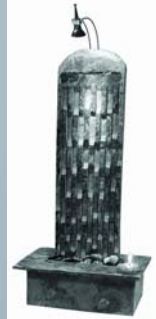

Indoor Conservatory or Office

Feature Name : **Usk, black** website code **713**

Hand made from Schist stone, each and every fountain is unique with no two items exactly the same thanks to the subtly different mix of greens, ochre's and copper tones within the rock.

Available in many designs to suit all tastes and complement all decors, interior water features are becoming ever more popular, not least for the incredibly soothing sounds that they make.

In addition, there are the undoubted health benefits, as a mist maker or water feature acts as an ioniser and humidifier. The increased humidity produced by these units helps combat the arid atmospheres endured on a daily basis due to modern central heating systems, whether in the home or workplace. In the conservatory, this humidity will aid the wellbeing of not just you, but your plants as well.

If you practice Feng Shiu, you will know that a display of flowing water inside the home or office brings success and well-being.

If Aromatherapy is your interest, a small amount of one of the essential oils added to one of our mist maker range and you have the perfect diffuser, not just beautiful to look at but, useful to, the room will quickly fill with your favourite fragrance.

An excellent gift, they are designed as a centrepiece for the home, conservatory or office.

Each of our units are supplied complete with bowl, pump, and where applicable, stones or artificial plants etc.

Size 70cm high x 33cm wide x 21cm deep, 7.7kg.

If used outside a safety circuit breaker should be employed also, the item should either be brought inside during the winter months or, the water should be drained from it to prevent frost damage.

WaterFeatures2U Price: £150.00

How to order...

The quickest way to order your chosen feature is to go online at **www.waterfeatures2u.com** and use the shopping cart facility.

If you prefer to order over the phone please call us on **++44 (0) 1964 501988**

Please Note: Telephone orders taken between 1pm and 4pm Monday – Thursday.

You can also request further information about any features shown by sending an email to **sales@waterfeatures2u.com**.