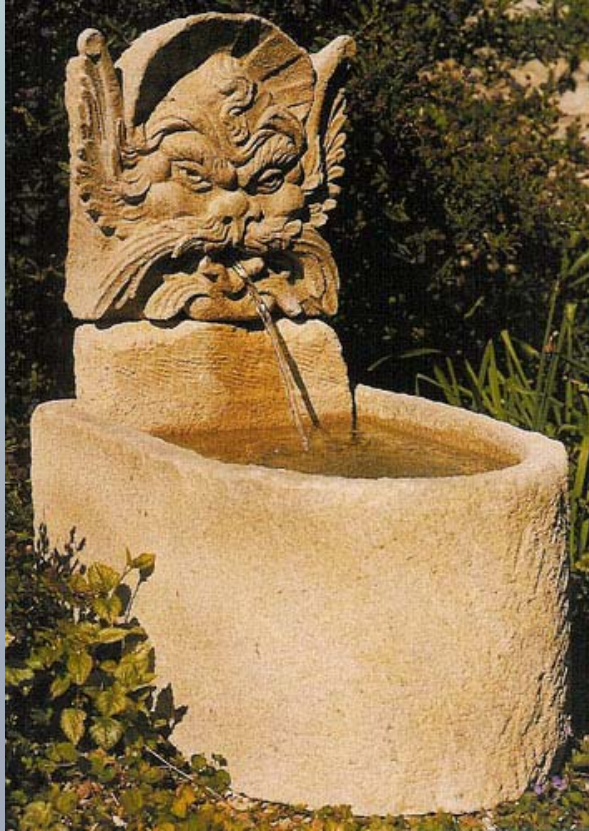

Medieval Stone

Feature Name : **Large bow trough and Boboli** website code **521**

Our Medieval range has been inspired by bygone craftsmen and will bring wit and form to your garden that will quickly settle in and look as though it's been there forever!

Created from reconstituted stone, the weathering and distressing techniques employed in the finishing of these pieces ensure that you will not tell them from the genuine article they are taken from.

Based upon the feathered head spout in the Boboli gardens in Florence.

Supplied complete with pump and fittings.

68.5cm long x 38cm wide x 68.5cm high, 171kgs.

WaterFeatures2U Price: £450.00

How to order...

The quickest way to order your chosen feature is to go online at **www.waterfeatures2u.com** and use the shopping cart facility.

If you prefer to order over the phone please call us on **++44 (0) 1964 501988**

Please Note: Telephone orders taken between 1pm and 4pm Monday – Thursday.

You can also request further information about any features shown by sending an email to **sales@waterfeatures2u.com**.