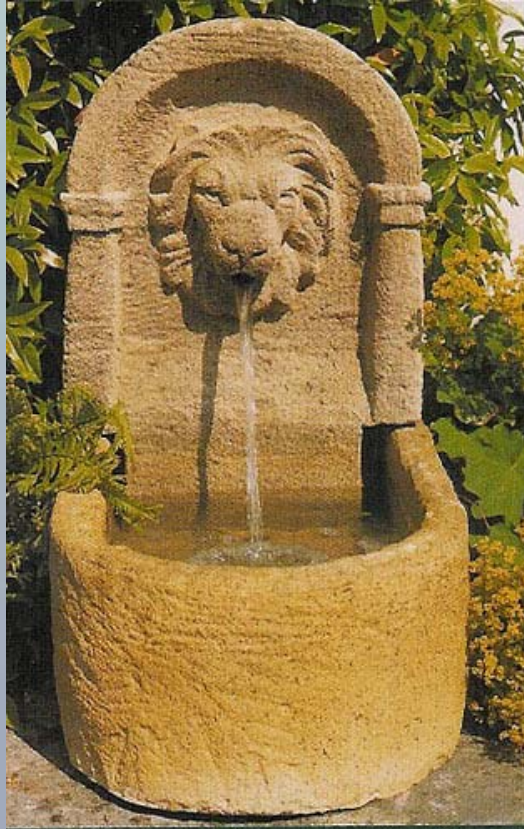

Medieval Stone

Feature Name : **Bow trough with Lion mask** website code **525**

Our Medieval range has been inspired by bygone craftsmen and will bring wit and form to your garden that will quickly settle in and look as though it's been there forever!

Created from reconstituted stone, the weathering and distressing techniques employed in the finishing of these pieces ensure that you will not tell them from the genuine article they are taken from.

Supplied complete with pump and fittings

59.5cm long x 40.5cm wide x 66cm high, 78kgs.

WaterFeatures2U Price: £325.00

How to order...

The quickest way to order your chosen feature is to go online at **www.waterfeatures2u.com** and use the shopping cart facility.

If you prefer to order over the phone please call us on **++44 (0) 1964 501988**

Please Note: Telephone orders taken between 1pm and 4pm Monday – Thursday.

You can also request further information about any features shown by sending an email to **sales@waterfeatures2u.com**.