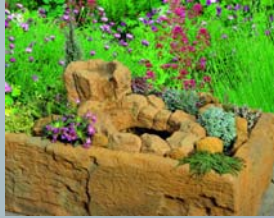

Nature Reproduced

Feature Name : **Cascade with Rock Pool** website code **822**

These fantastic water features are faithful reproductions of wonderful old stone troughs and railway sleepers. It's only when you go to move them, you realise, due to their light weight, they aren't the real thing and even after picking them up, your mind will still be confused, they look so realistic! Made from polymer resin, blended with crushed stone, they weigh and cost only a fraction of the real things, but due to the meticulous attention to detail, no-one but you need know. This piece sits inside the large trough (available separately) and enables the recreation of a miniature mountain scape. Water falls from the top pool into the lower to great effect. Comes complete with necessary fittings. 70cm x 40cm x 20cm.

WaterFeatures2U Price: £120.00

How to order...

The quickest way to order your chosen feature is to go online at **www.waterfeatures2u.com** and use the shopping cart facility.

If you prefer to order over the phone please call us on **++44 (0) 1964 501988**

Please Note: Telephone orders taken between 1pm and 4pm Monday – Thursday.

You can also request further information about any features shown by sending an email to **sales@waterfeatures2u.com**.