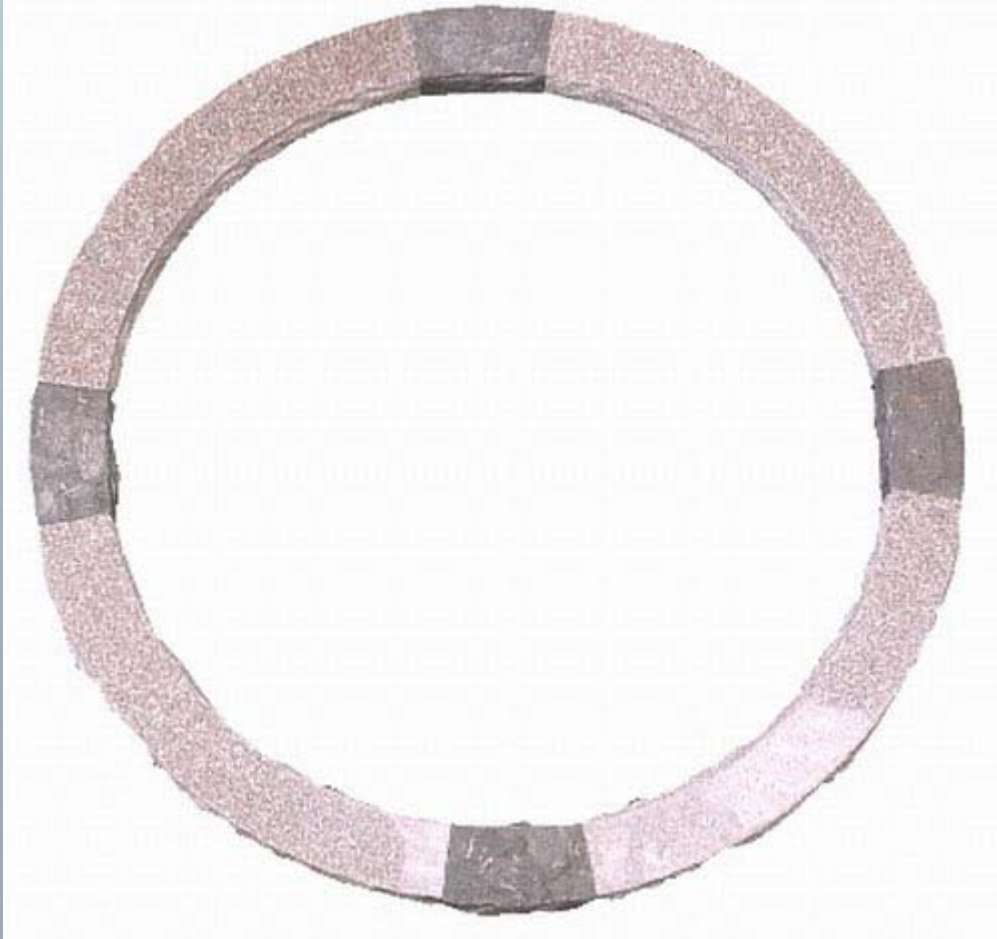

Oriental Stone

Feature Name : **Granite surround** website code **973**

Made to fit around the Finia 1000 reservoir as the ideal way to finish and contain the pebbles or cobbles you disguise your reservoir with. Made from solid granite.

WaterFeatures2U Price: £195.00

How to order...

The quickest way to order your chosen feature is to go online at **www.waterfeatures2u.com** and use the shopping cart facility.

If you prefer to order over the phone please call us on **++44 (0) 1964 501988**

Please Note: Telephone orders taken between 1pm and 4pm Monday – Thursday.

You can also request further information about any features shown by sending an email to **sales@waterfeatures2u.com**.