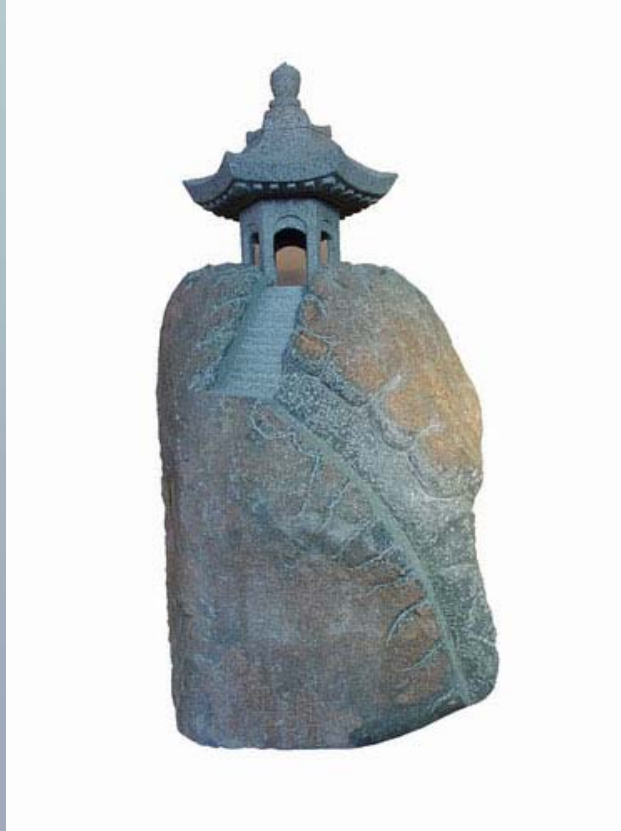

Oriental Stone

Feature Name : **Mountain Lantern** website code **1229**

This range of fountains are the best reproductions I have seen, exactly like the real thing to the smallest detail, they are constructed from fiberglass containing either, crushed stone, faux Bronze, Aluminum etc, so offering immense strength along with light weight. The finish is not added as an afterthought like most products of this type, instead they are incorporated during the moulding process. The Iron finish in the iron range is predominantly real metal, this means that left untreated, they will rust! This product should be treated like any other metal product: for a shine, buff it with steel wool or a buffing pad. Maintaining a thin coat of oil on the item will also help prevent rusting, or you may also paint or spray the product with an acrylic sealer for extra protection against rust. These products are durable and weather resistant engineered to survive freezing temperatures (-10 F); conditions that cause more conventional garden ware to crack and disintegrate. 413mm diameter.

WaterFeatures2U Price: £725.00

How to order...

The quickest way to order your chosen feature is to go online at **www.waterfeatures2u.com** and use the shopping cart facility.

If you prefer to order over the phone please call us on **++44 (0) 1964 501988**

Please Note: Telephone orders taken between 1pm and 4pm Monday – Thursday.

You can also request further information about any features shown by sending an email to **sales@waterfeatures2u.com**.