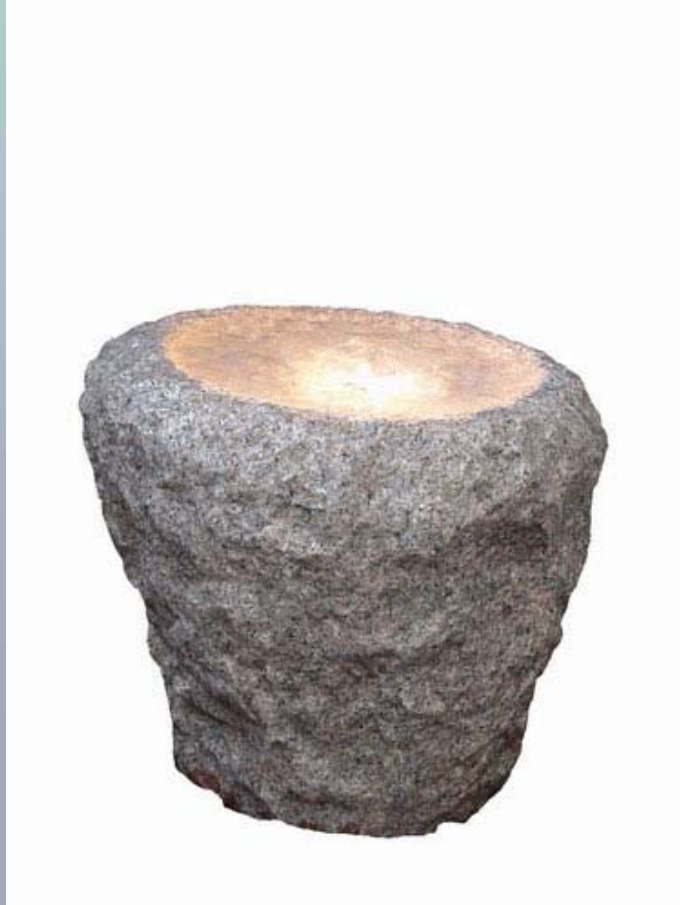

Oriental Stone

Feature Name : **Rough Basin** website code **561**

Hand carved from Granite, this water feature has a traditional feel.

Measures 40cm high x 45cm diameter.

Comes complete with a light attachment that sits just inside the water outlet, absolutely stunning after dark, the water takes on the appearance of fire. Also comes with reservoir, pump, piping and connectors, simply add water and enjoy! Warning: This is not a plastic reproduction, this feature is made of real stone and as a result, is extremely heavy. The good news is, it will last a life time so, represents value for money. We do offer a fitting service, Please ask for a quotation.

WaterFeatures2U Price: £295.00

How to order...

The quickest way to order your chosen feature is to go online at **www.waterfeatures2u.com** and use the shopping cart facility.

If you prefer to order over the phone please call us on **++44 (0) 1964 501988**

Please Note: Telephone orders taken between 1pm and 4pm Monday – Thursday.

You can also request further information about any features shown by sending an email to **sales@waterfeatures2u.com**.