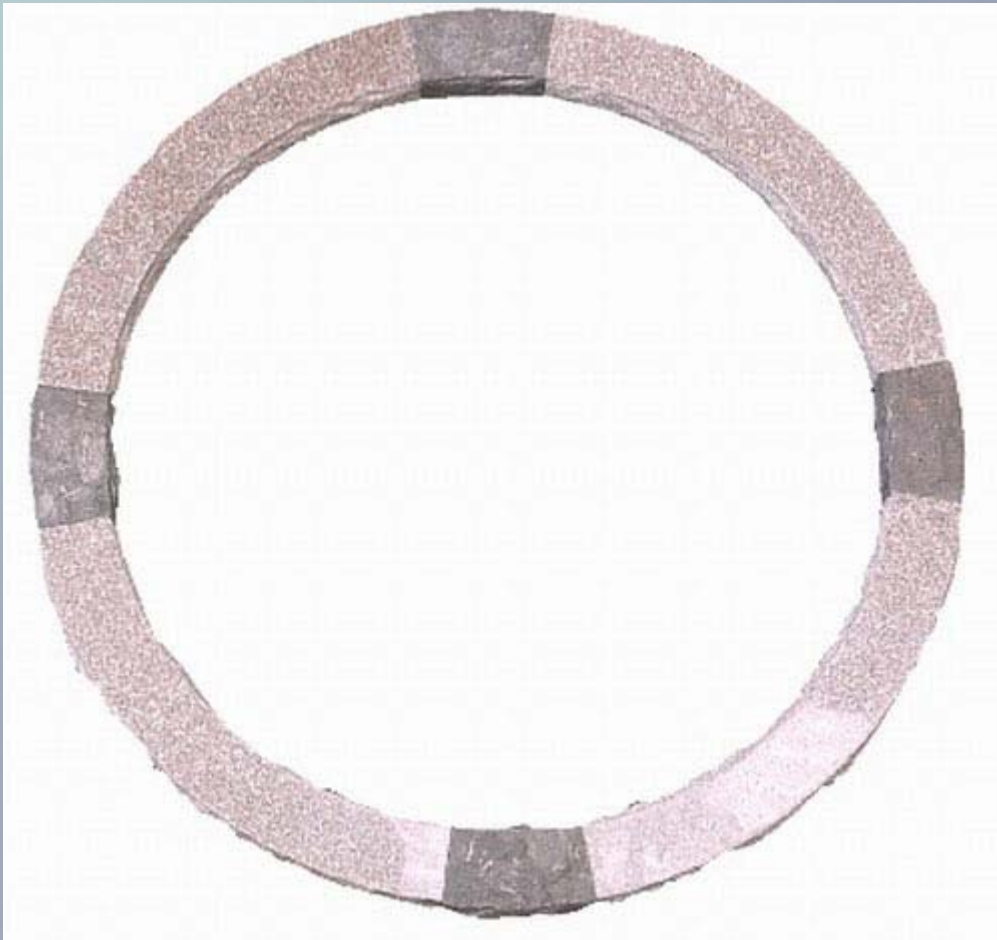

Oriental Stone

Feature Name : **Granite surround** website code **972**

Made to fit around the Finia 650 reservoir as the ideal way to finish and contain the pebbles or cobbles you disguise your reservoir with. Made from solid granite.

WaterFeatures2U Price: £140.00

How to order...

The quickest way to order your chosen feature is to go online at **www.waterfeatures2u.com** and use the shopping cart facility.

If you prefer to order over the phone please call us on **++44 (0) 1964 501988**

Please Note: Telephone orders taken between 1pm and 4pm Monday – Thursday.

You can also request further information about any features shown by sending an email to **sales@waterfeatures2u.com**.