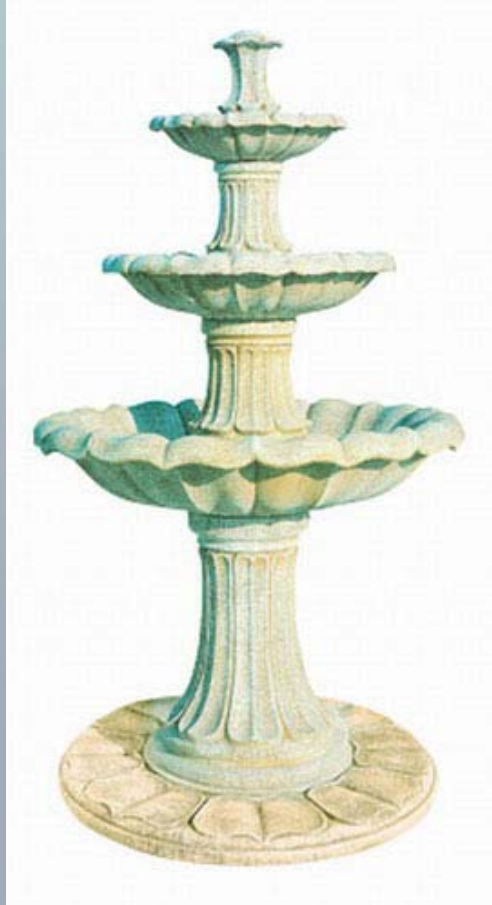

Spanish Splendour

Feature Name : **Romantica Large** website code **248**

These magnificent reconstituted stone fountains, built on the shores of the Mediterranean, will bring back memories of your Spanish holiday, their style and colours reflecting typical Spanish design. Delivered with full assembly instructions.
Size 205cm high x 112cm diameter.

WaterFeatures2U Price: £850.00

How to order...

The quickest way to order your chosen feature is to go online at **www.waterfeatures2u.com** and use the shopping cart facility.

If you prefer to order over the phone please call us on **++44 (0) 1964 501988**

Please Note: Telephone orders taken between 1pm and 4pm Monday – Thursday.

You can also request further information about any features shown by sending an email to **sales@waterfeatures2u.com**.