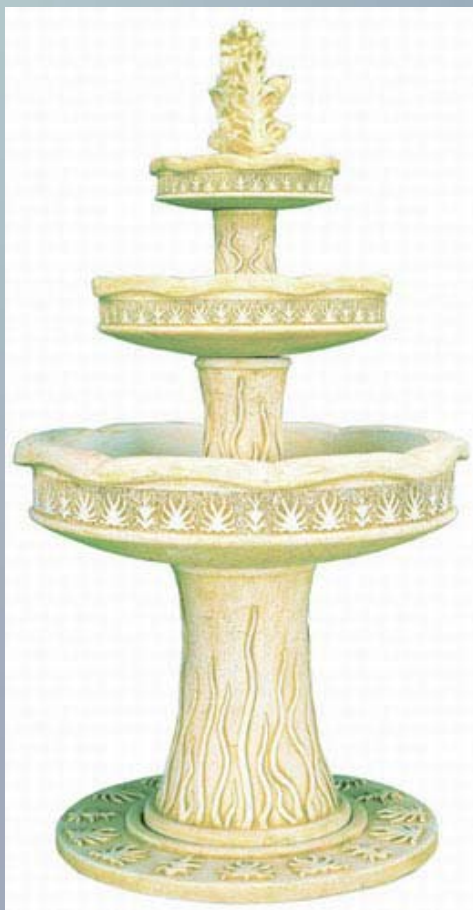

Spanish Splendour

Feature Name : **Marine Fountain, Large** website code **268**

These magnificent reconstituted stone fountains, built on the shores of the Mediterranean, will bring back memories of your Spanish holiday, their style and colours reflecting typical Spanish design. Delivered with full assembly instructions.
Size 205cm high x 114cm diameter.

WaterFeatures2U Price: £880.00

How to order...

The quickest way to order your chosen feature is to go online at **www.waterfeatures2u.com** and use the shopping cart facility.

If you prefer to order over the phone please call us on **++44 (0) 1964 501988**

Please Note: Telephone orders taken between 1pm and 4pm Monday – Thursday.

You can also request further information about any features shown by sending an email to **sales@waterfeatures2u.com**.